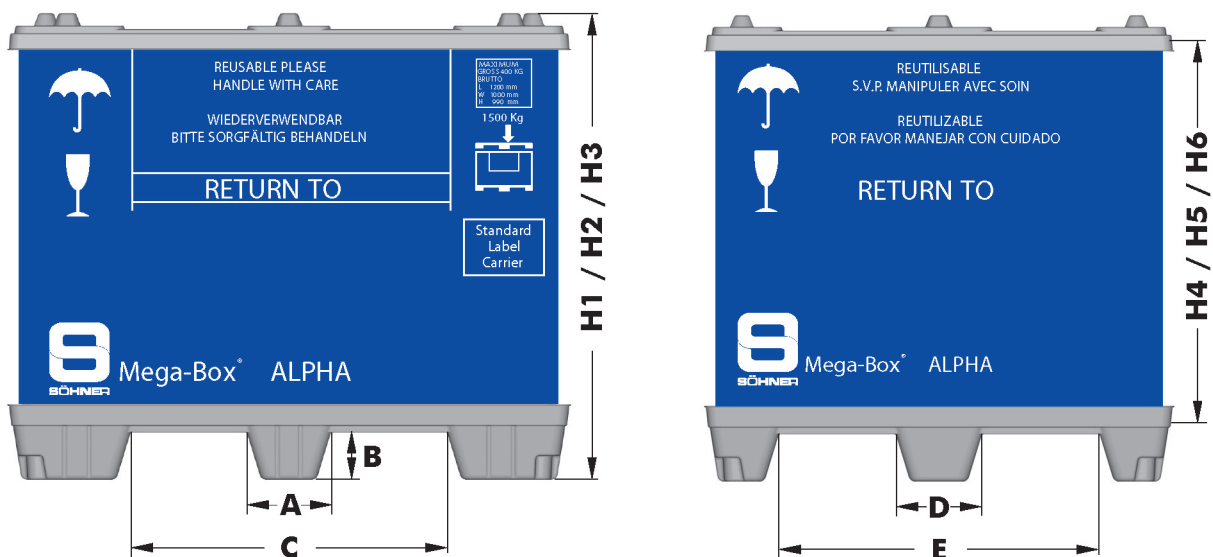

Mega-Box **ALPHA**

Minimal return transportation volume

Weights and Loads

Size	Pallet Weight [kg]	Lid Weight [kg]	Load Capacity [kg] (recommended)	Maximum Stacking Load* [kg]	
				Standard	Light
1000 x 600	5,5	4,0	250	1000	500
1200 x 800	8,5	5,5	350	1000	500
1200 x 1000	10,5	7,0	350	1000	500
1500 x 1200	18,5	12,0	350 - 500	1000	500
1800 x 1200	20,5	12,5	350 - 500	1000	500
1140 x 1140	11,5	7,5	350	1000	500

* Depending on sleeve type

Dimensions

Outer LxW [mm]	System Height (variable)			Inner LxW [mm]	Interior Height (variable)			Dimension (acc to Illustration)				
	H1 [mm]	H2 [mm]	H3 [mm]		H4 [mm]	H5 [mm]	H6 [mm]	A [mm]	B [mm]	C [mm]	D [mm]	E [mm]
1000 x 600	504	774	-	945 x 545	316	586	-	195	100	700	-	305
1200 x 800	-	767	987	1130 x 730	-	543	763	180	95	700	140	600
1200 x 1000	-	767	1017	1130 x 920	-	535	785	180	100	675	185	680
1500 x 1200	763	1013	1443	1430 x 1130	533	783	1213	170	100	790	170	705
1800 x 1200	760	1000	1460	1755 x 1145	533	773	1233	170	100	1100	170	700
1140 x 1140	-	1008	-	1065 x 1065	-	784	-	166	100	776	166	776

Technical alterations are subject to change without notice (2.2/03-06)

Mega-Box **ALPHA**

Minimal return transportation volume

Types and Options

Pallet / Lid	Standard	Light	Options
Material	HDPE Twinsheet	HDPE Singlesheet	ESD compliant
Colour	Black	Black	Black with coloured stripes Colour according to customers demand
Type	Locking mechanism	Locking mechanism (pallet only)	Pallet with steel bracing struts Pallet with slide bars (for roller conveyors) Pallet with insert panel
Sleeve	Standard	Light	Options
Material	HKT	HKT	Conpearl / Triple-wall corrugated cardboard / HKP
Colour	Grey	Grey	Colour according to customers demand
Thickness	10 mm	10 mm	-
Quality	2500 g/m ²	2000 g/m ²	-
Type	Collapsible 1 Flap* (lengthways)	Collapsible 1 Flap* (lengthways)	Uni-/bichrome flexographic or silk screen printing Card holder Additional flaps*