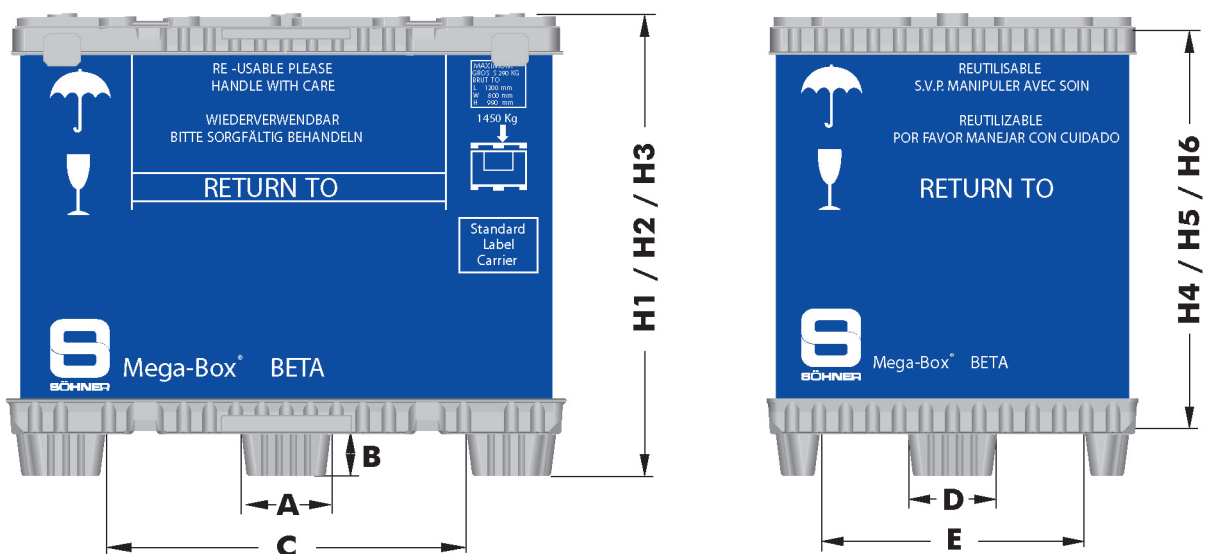

Mega-Box **BETA**

Low return transportation volume & easy handling

Weights and Loads

Size	Pallet Weight [kg]	Lid Weight [kg]	Load Capacity [kg] (recommended)	Maximum Stacking Load* [kg]	
				Standard	Light
800 x 600	4,5	3,5	250	1000	500
1230 x 830	9,5	7,5	350	1000	500
1200 x 1000	11,0	8,5	350	1000	500
1600 x 1200	17,0	10,5	350	1000	500

* Depending on sleeve type

Dimensions

Outer L x W [mm]	System Height (variable)			Inner L x W [mm]	Interior Height (variable)			Dimension (acc to Illustration)				
	H1 [mm]	H2 [mm]	H3 [mm]		H4 [mm]	H5 [mm]	H6 [mm]	A [mm]	B [mm]	C [mm]	D [mm]	E [mm]
800 x 600	-	750	-	740 x 540	-	567	-	200	90	585	-	180
1230 x 830	-	-	990	1150 x 750	-	-	785	205	100	775	205	585
1200 x 1000	-	-	990	1160 x 960	-	-	820	200	95	785	200	585
1600 x 1200	769	996	1465	1540 x 1140	555	786	1255	170	100	835	170	715

Technical alterations are subject to change without notice (2.2/03-06)

Mega-Box **BETA**

Low return transportation volume & easy handling

Types and Options

Pallet / Lid	Standard	Light	Options
Material	HDPE Twinsheet	HDPE Singlesheet	ESD compliant
Colour	Black	Black	Black with coloured stripes Colour according to customers demand
Type	Locking mechanism	Locking mechanism (pallet only)	Pallet with steel bracing struts Pallet with slide bars (for roller conveyors) Pallet with insert panel
Sleeve	Standard	Light	Options
Material	HKT	HKT	Conpearl / Triple-wall corrugated cardboard / HKP
Colour	Grey	Grey	Colour according to customers demand
Thickness	10 mm	10 mm	-
Quality	2500 g/m ²	2000 g/m ²	-
Type	Collapsible 1 Flap* (lengthways)	Collapsible 1 Flap* (lengthways)	Uni-/bichrome flexographic or silk screen printing Card holder Additional flaps*