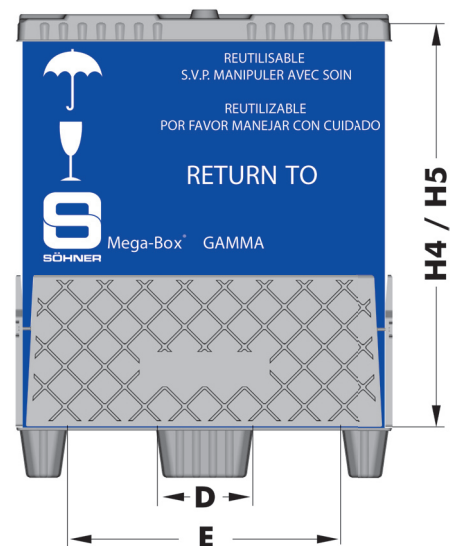

Mega-Box **GAMMA**

Compartments and interlayers optimally stowed and secured

Weights and Loads

Size	Pallet Weight [kg]	Lid Weight [kg]	Load Capacity [kg] (recommended)	Maximum Stacking Load* [kg]
				Standard
1200 x 800	16,0	5,5	350 - 500	1000
1200 x 1000	22,0	7,0	350 - 500	1000

* Depending on sleeve type

Dimensions

Outer L x W [mm]	System Height (variable)			Inner L x W [mm]	Interior Height (variable)			Dimension (acc to Illustration)				
	H1 [mm]	H2 [mm]	H3 [mm]		H4 [mm]	H5 [mm]	H6 [mm]	A [mm]	B [mm]	C [mm]	D [mm]	E [mm]
1200 x 800	750	990	450	1140 x 740	540	780	250	205	100	775	205	590
1200 x 1000	767	1017	525	1130 x 920	535	785	328	180	100	678	182	685

Technical alterations are subject to change without notice (2.2/03-06)

Mega-Box **GAMMA**

Compartments and interlayers optimally stowed and secured

Types and Options

Pallet / Lid	Standard	Options
Material	HDPE Twinsheet	ESD compliant
Colour	Black	Black with coloured stripes Colour according to customers demand
Type	Locking mechanism	Pallet with steel bracing struts Pallet with slide bars (for roller conveyors) Pallet with insert panel
Sleeve	Standard	Options
Material	HKT	Conpearl / Triple-wall corrugated cardboard / HKP
Colour	Grey	Colour according to customers demand
Thickness	10 mm	-
Quality	2500 g/m ²	-
Type	Collapsible 1 Flap* (lengthways)	Uni-/bichrome flexographic or silk screen printing Card holder Additional flaps*

* From 990 mm system height and up

Order Numbers

Product	Size	Type	Order Number
Mega-Box GAMMA	1200 x 800 x 750	Standard	25090209
Mega-Box GAMMA	1200 x 800 x 990	Standard	25090175
Mega-Box GAMMA	1200 x 1000 x 750	Standard	25090208
Mega-Box GAMMA	1200 x 1000 x 990	Standard	25090176