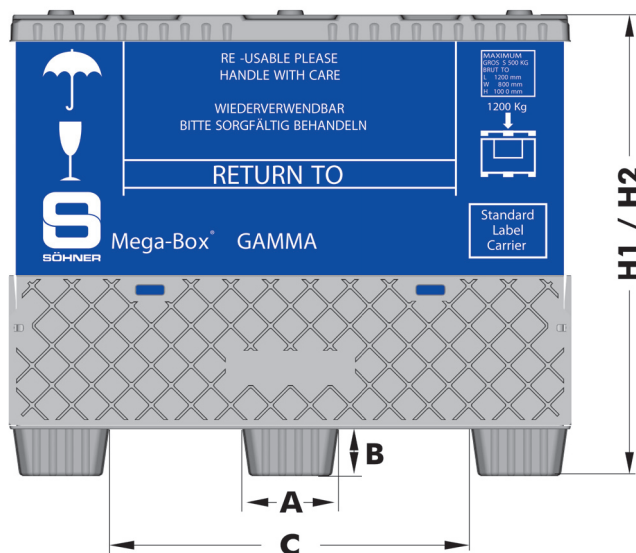

Mega-Box **GAMMA**

Compartments and interlayers optimally stowed and secured

Weights and Loads

Size	Pallet Weight [kg]	Lid Weight [kg]	Load Capacity [kg] (recommended)	Maximum Stacking Load* [kg]
				Standard
1200 x 800	16,0	5,5	350 - 500	1000
1200 x 1000	22,0	7,0	350 - 500	1000

* Depending on sleeve type

Dimensions

Outer L x W [mm]	System Height (variable)			Inner L x W [mm]	Interior Height (variable)			Dimension (acc to Illustration)				
	H1 [mm]	H2 [mm]	H3 [mm]		H4 [mm]	H5 [mm]	H6 [mm]	A [mm]	B [mm]	C [mm]	D [mm]	E [mm]
1200 x 800	750	990	450	1140 x 740	540	780	250	205	100	775	205	590
1200 x 1000	767	1017	525	1130 x 920	535	785	328	180	100	678	182	685

Technical alterations are subject to change without notice (2.2/03-06)

Mega-Box **GAMMA**

Compartments and interlayers optimally stowed and secured

Types and Options

Pallet / Lid	Standard	Options
Material	HDPE Twinsheet	ESD compliant
Colour	Black	Black with coloured stripes Colour according to customers demand
Type	Locking mechanism	Pallet with steel bracing struts Pallet with slide bars (for roller conveyors) Pallet with insert panel
Sleeve	Standard	Options
Material	HKT	Conpearl / Triple-wall corrugated cardboard / HKP
Colour	Grey	Colour according to customers demand
Thickness	10 mm	-
Quality	2500 g/m ²	-
Type	Collapsible 1 Flap* (lengthways)	Uni-/bichrome flexographic or silk screen printing Card holder Additional flaps*

* From 990 mm system height and up

Order Numbers

Product	Size	Type	Order Number
Mega-Box GAMMA	1200 x 800 x 750	Standard	25090209
Mega-Box GAMMA	1200 x 800 x 990	Standard	25090175
Mega-Box GAMMA	1200 x 1000 x 750	Standard	25090208
Mega-Box GAMMA	1200 x 1000 x 990	Standard	25090176