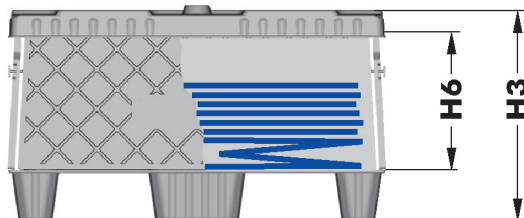

Mega-Box **GAMMA**

Compartments and interlayers optimally stowed and secured

Weights and Loads

Size	Pallet Weight [kg]	Lid Weight [kg]	Load Capacity [kg] (recommended)	Maximum Stacking Load* [kg]
				Standard
1200 x 800	16,0	5,5	350 - 500	1000
1200 x 1000	22,0	7,0	350 - 500	1000

* Depending on sleeve type

Dimensions

Outer L x W [mm]	System Height (variable)			Inner L x W [mm]	Interior Height (variable)			Dimension (acc to Illustration)				
	H1 [mm]	H2 [mm]	H3 [mm]		H4 [mm]	H5 [mm]	H6 [mm]	A [mm]	B [mm]	C [mm]	D [mm]	E [mm]
1200 x 800	750	990	450	1140 x 740	540	780	250	205	100	775	205	590
1200 x 1000	767	1017	525	1130 x 920	535	785	328	180	100	678	182	685

Technical alterations are subject to change without notice (2.2/03-06)

Mega-Box **GAMMA**

Compartments and interlayers optimally stowed and secured

Types and Options

Pallet / Lid	Standard	Options
Material	HDPE Twinsheet	ESD compliant
Colour	Black	Black with coloured stripes Colour according to customers demand
Type	Locking mechanism	Pallet with steel bracing struts Pallet with slide bars (for roller conveyors) Pallet with insert panel
Sleeve	Standard	Options
Material	HKT	Conpearl / Triple-wall corrugated cardboard / HKP
Colour	Grey	Colour according to customers demand
Thickness	10 mm	-
Quality	2500 g/m ²	-
Type	Collapsible 1 Flap* (lengthways)	Uni-/bichrome flexographic or silk screen printing Card holder Additional flaps*

* From 990 mm system height and up

Order Numbers

Product	Size	Type	Order Number
Mega-Box GAMMA	1200 x 800 x 750	Standard	25090209
Mega-Box GAMMA	1200 x 800 x 990	Standard	25090175
Mega-Box GAMMA	1200 x 1000 x 750	Standard	25090208
Mega-Box GAMMA	1200 x 1000 x 990	Standard	25090176