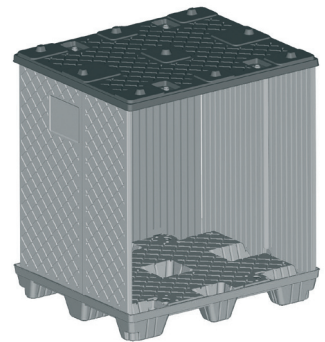

JUMBO-Box

Extremely robust, inner dimensions compatible with other large capacity containers

Types and Options

Pallet / Lid	Standard	Options
Material	HDPE Twinsheet	ESD compliant
Colour	Black	Black with coloured stripes Colour according to customers demand
Type	Locking mechanism	Pallet with steel bracing struts Pallet with slide bars (for roller conveyors) Pallet with insert panel

Sleeve	Standard	Options
Material	HDPE Twinsheet	-
Colour	Black	Colour according to customers demand
Thickness	30 mm	-
Quality	6000 g/m²	-
Type	Collapsible 1 Flap* (lengthways) Integrated card holder* U-Type with open frontside**	Gravure according to customers demand Additional flap (lengthways)*

* Only 1200 x 1000 x 990 and 1200 x 800 x 990
** Only 1200 x 1000 x 1200 (acc to illustration below)

Order Numbers

Product	Size	Type	Order Number
JUMBO-Box	1200 x 800 x 990	Standard	25090184
JUMBO-Box	1200 x 1000 x 990	Standard	25090185
JUMBO-Box	1200 x 1000 x 1200	Standard	25090189

Technical alterations are subject to change without notice (2.2/03-06)