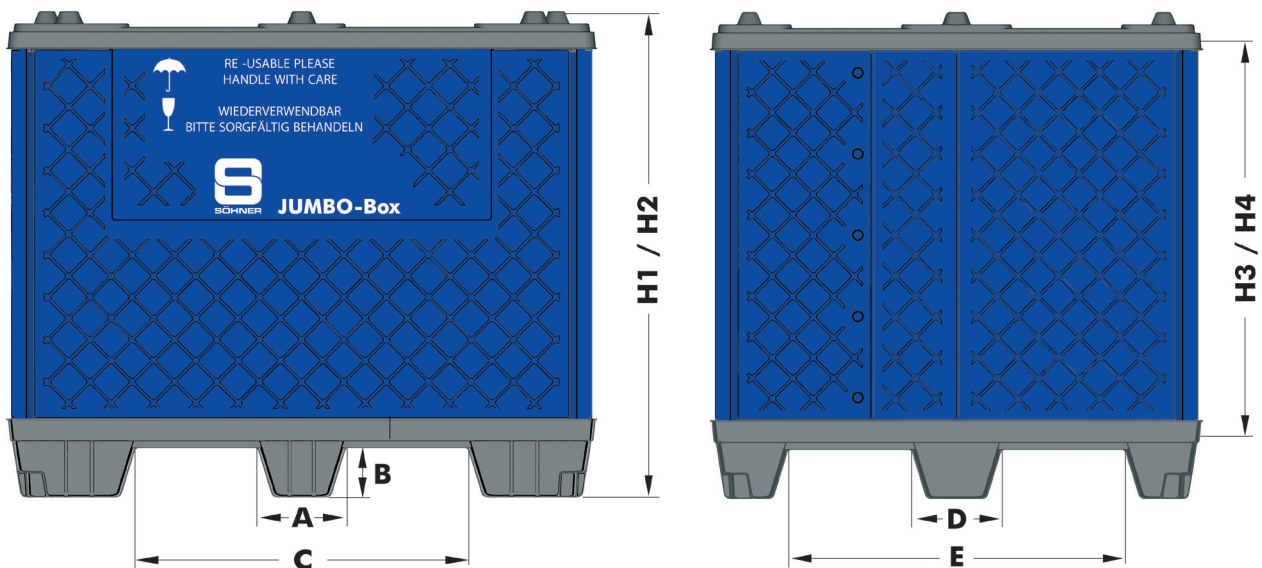

JUMBO-Box

Extremely robust, inner dimensions compatible with other large capacity containers

Weights and Loads

Size	Pallet Weight [kg]	Lid Weight [kg]	Load Capacity [kg] (recommended)	Maximum Stacking Load [kg] Standard
1200 x 800	8,5	5,5	500 - 750	1500
1200 x 1000	10,5	7,0	500 - 700	1500

Dimensions

Outer L x W [mm]	System Height (variable)		Inner L x W [mm]	Interior Height (variable)		Dimension (acc to Illustration)				
	H1 [mm]	H2 [mm]		H3 [mm]	H4 [mm]	A [mm]	B [mm]	C [mm]	D [mm]	E [mm]
1200 x 800	984	-	1130 x 730	770	-	180	95	700	140	600
1200 x 1000	996	1202	1120 x 920	770	976	180	100	675	185	680

Technical alterations are subject to change without notice (2.2/03-06)

JUMBO-Box

Extremely robust, inner dimensions compatible with other large capacity containers

Types and Options

Pallet / Lid	Standard	Options
Material	HDPE Twinsheet	ESD compliant
Colour	Black	Black with coloured stripes Colour according to customers demand
Type	Locking mechanism	Pallet with steel bracing struts Pallet with slide bars (for roller conveyors) Pallet with insert panel

Sleeve	Standard	Options
Material	HDPE Twinsheet	-
Colour	Black	Colour according to customers demand
Thickness	30 mm	-
Quality	6000 g/m ²	-
Type	Collapsible 1 Flap* (lengthways) Integrated card holder* U-Type with open frontside**	Gravure according to customers demand Additional flap (lengthways)*