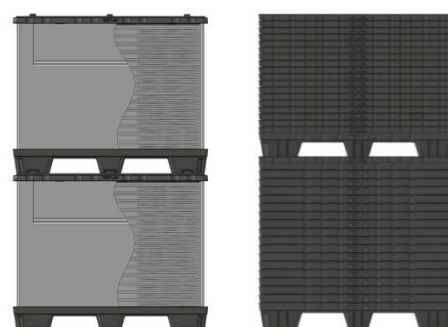

Folding sleeve

- Material: Polypropylen-Trilaminat
- Material thickness: 10 mm
- Grammage: 3000 g/m²
- Weight: 6 kg
- Features: Z-Fold for volume saving
  8 holes for locking bars
  Loading flap (velcro and fleece)

- Options: Printed labels
  Additional loading flap
  Document pockets

Advantages

- Maximum volume reduction
- Easy handling due to low weight
- Protection against moisture and dirt
- UV-resistant and weatherproof
- Long durability and service life
- Versatile equipment possibilities

Volume reduction

For space-saving return transportation the sleeves will be folded and stored in fully assembled boxes. Pallets and lids are nested and stacked separately.

- Return Rate [Standard]: 1:4,6
- Space-savings: 78%

- Return Rate [Jumbo]: 1:4,5
- Space-savings: 77%

Stacking example of folded boxes

	Storage spaces	Set-up boxes [full]	Folded boxes [empty]
Standard Truck [Height: 2400 mm]	52	156	729
Jumbo Truck [Height: 3000 mm]	52	208	936