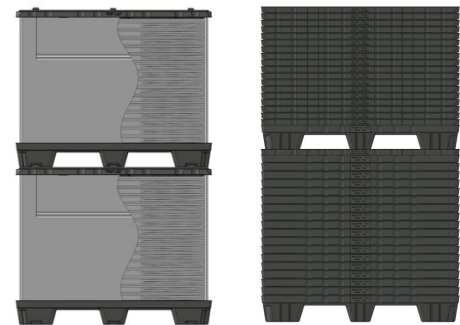

### Pallet

- Material: HDPE black (Twin-Sheet)
- Weight: 11,5 kg
- Features: 9 feet (deep-drawn)  
4 locking bars for fastening the sleeve
- Options: Steel reinforcements for use in high-rack storage

### Lid

- Material: HDPE black (Twin-Sheet)
- Weight: 7,5 kg
- Features: 4 locking bars for fastening the sleeve  
2 recessed handles for easy removing

## Folding sleeve

- Material: Polypropylene-Trilaminate
- Material thickness: 10 mm
- Grammage: 3000 g/m<sup>2</sup>
- Weight: 11 kg
- Features: M-Fold for volume saving  
8 holes for locking bars  
1 loading flap (velcro and fleece)  
Sealed edges (top side)
- Options: Printed labels, additional loading flap, document pockets

## Volume reduction

For space-saving return transportation the sleeves will be folded and stored in fully assembled boxes. Pallets and lids are nested and stacked separately.

- Return Rate [Standard]: 1:5,4 [81%]
- Return Rate [Jumbo]: 1:4,8 [79%]
- Return Rate [Sea container]: 1:4,5 [77%]