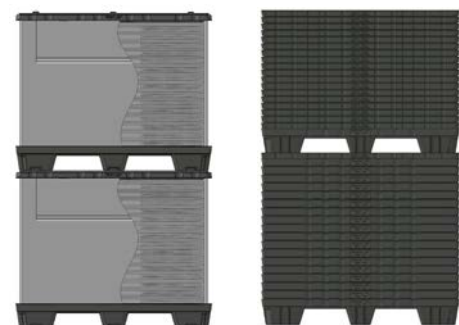

Folding sleeve

- Material: Polypropylene-Trilaminate
- Material thickness: 10 mm
- Grammage: 3000 g/m²
- Weight: 11,5 kg
- Features: M-Fold for volume saving
  8 holes for locking bars
  1 loading flap (velcro and fleece)
  Sealed edges (top side)

- Options: Printed labels, additional loading flap, document pockets

Advantages

- Maximum volume reduction
- Easy handling due to low weight
- Protection against moisture and dirt
- UV-resistant and weatherproof
- Long durability and service life
- Versatile equipment possibilities

Volume reduction

For space-saving return transportation the sleeves will be folded and stored in fully assembled boxes. Pallets and lids are nested and stacked separately.

- Return Rate [Standard]: 1:7,3
- Space-savings: 86%

- Return Rate [Jumbo]: 1:6,5
- Space-savings: 84%

Stacking example of folded boxes

	Storage spaces	Set-up boxes [full]	Folded boxes [empty]
Standard Truck [Height: 2400 mm]	26	52	382
Jumbo Truck [Height: 3000 mm]	26	78	510