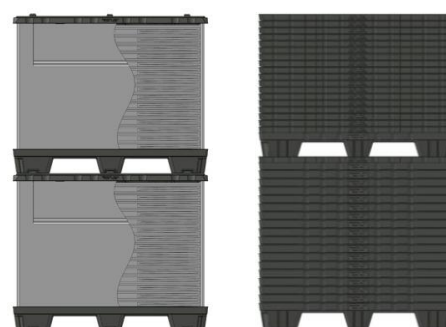

Folding sleeve

- Material: Polypropylen-Trilaminat
- Material thickness: 10 mm
- Grammage: 3000 g/m²
- Weight: 10,5 kg
- Features: Z-Fold for volume saving
  8 holes for locking bars
  Loading flap (velcro and fleece)

- Options: Printed labels
  Additional loading flap
  Document pockets

Advantages

- Maximum volume reduction
- Easy handling due to low weight
- Protection against moisture and dirt
- UV-resistant and weatherproof
- Long durability and service life
- Versatile equipment possibilities

Volume reduction

For space-saving return transportation the sleeves will be folded and stored in fully assembled boxes. Pallets and lids are nested and stacked separately.

- Return Rate [Standard]: 1:6
- Space-savings: 83%

- Return Rate [Jumbo]: 1:5,4
- Space-savings: 81%

Stacking example of folded boxes

	Storage spaces	Set-up boxes [full]	Folded boxes [empty]
Standard Truck [Height: 2400 mm]	33	66	396
Jumbo Truck [Height: 3000 mm]	33	99	540