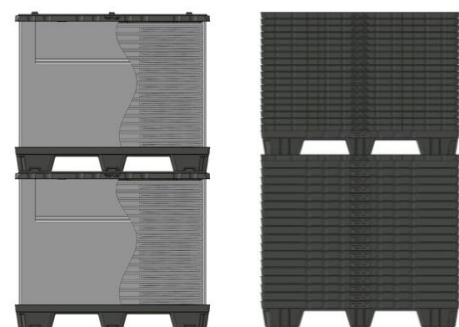

- Ext. dimensions (L x W x H): 1300 x 1000 x 990 mm
- Int. dimensions (L x W x H): 1240 x 940 x 788 mm

- Tare weight: 31 kg
- Max. load capacity: 350 kg
- Max. stacking load: 500 kg

- Usable volume: 0,91 m³ / 918 l

Pallet

- Material: HDPE black (Twin-Sheet)
- Weight: 11,5 kg
- Features: 4 locking bars for fastening the sleeve

- Options: Pallet with runners
Pallet with steel reinforcements for high-rack storage

Lid

- Material: HDPE black (Twin-Sheet)
- Weight: 8 kg
- Features: 4 locking bars for fastening the sleeve
2 recessed handles for easy removing

Volume reduction

For space-saving return transportation the sleeves will be folded and stored in fully assembled boxes. Pallets and lids are nested and stacked separately.

- Return Rate [Standard]: 1:6,6
- Space-savings: 84%

- Return Rate [Jumbo]: 1:6
- Space-savings: 83%

Stacking example of folded boxes

	Storage spaces	Set-up boxes [full]	Folded boxes [empty]
Standard Truck [Height: 2400 mm]	23	46	306
Jumbo Truck [Height: 3000 mm]	23	69	414