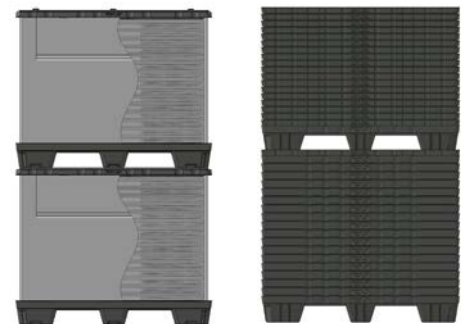

- Item number: 25091521
- Ext. dimensions (L x W x H): 1300 x 1000 x 990 mm
- Int. dimensions (L x W x H): 1240 x 940 x 788 mm
- Tare weight: 31 kg
- Max. load capacity: 350 kg
- Max. stacking load: 500 kg
- Usable volume: 0,91 m³ / 918 l

Pallet

- Material: HDPE black (Twin-Sheet)
- Weight: 11,5 kg
- Features: 9 feet (deep-drawn)
4 locking bars for fastening the sleeve
- Options: Pallet with steel reinforcements for high-rack storage

Lid

- Material: HDPE black (Twin-Sheet)
- Weight: 8 kg
- Features: 4 locking bars for fastening the sleeve
2 recessed handles for easy removing

Folding sleeve

- Material: Polypropylene-Trilaminate
- Material thickness: 10 mm
- Grammage: 3000 g/m²
- Weight: 11,5 kg
- Features: M-Fold for volume saving
8 holes for locking bars
1 loading flap (velcro and fleece)
Sealed edges (top side)
- Options: Printed labels, additional loading flap, document pockets

Volume reduction

For space-saving return transportation the sleeves will be folded and stored in fully assembled boxes. Pallets and lids are nested and stacked separately.

- Return Rate [Standard]: 1:6,6
- Space-savings: 84%
- Return Rate [Jumbo]: 1:6
- Space-savings: 83%