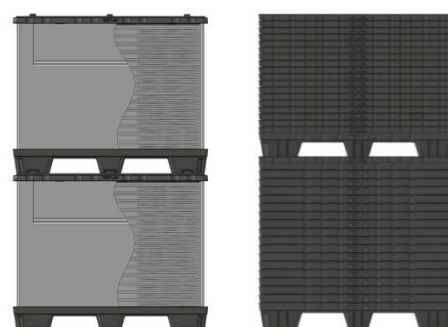

Folding sleeve

- Material: Polypropylen-Trilaminat
- Material thickness: 10 mm
- Grammage: 3000 g/m²
- Weight: 13,5 kg
- Features: Z-Fold for volume saving
  8 holes for locking bars
  Loading flap (velcro and fleece)

- Options: Printed labels
  Additional loading flap
  Document pockets

Advantages

- Maximum volume reduction
- Easy handling due to low weight
- Protection against moisture and dirt
- UV-resistant and weatherproof
- Long durability and service life
- Versatile equipment possibilities

Volume reduction

For space-saving return transportation the sleeves will be folded and stored in fully assembled boxes. Pallets and lids are nested and stacked separately.

- Return Rate [Standard]: 1:7,3
- Space-savings: 86%

- Return Rate [Jumbo]: 1:6,4
- Space-savings: 84%

Stacking example of folded boxes

	Storage spaces	Set-up boxes [full]	Folded boxes [empty]
Standard Truck [Height: 2400 mm]	20	40	293
Jumbo Truck [Height: 3000 mm]	20	60	384