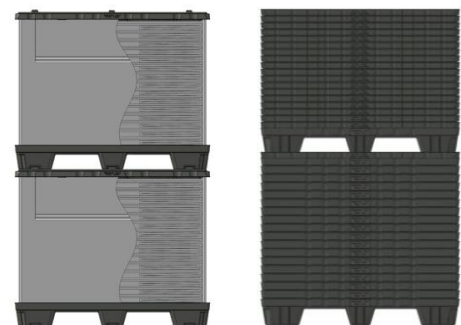

Folding sleeve

- Material: Polypropylene-Trilaminate
- Material thickness: 10 mm
- Grammage: 3000 g/m²
- Weight: 13,5 kg
- Features: M-Fold for volume saving
  8 holes for locking bars
  1 loading flap (velcro and fleece)
  Sealed edges (top side)

- Options: Printed labels, additional loading flap, document pockets

Advantages

- Maximum volume reduction
- Easy handling due to low weight
- Protection against moisture and dirt
- UV-resistant and weatherproof
- Long durability and service life
- Versatile equipment possibilities

Volume reduction

For space-saving return transportation the sleeves will be folded and stored in fully assembled boxes. Pallets and lids are nested and stacked separately.

- Return Rate [Standard]: 1:7,3
- Space-savings: 86%

- Return Rate [Jumbo]: 1:6,4
- Space-savings: 84%

Stacking example of folded boxes

	Storage spaces	Set-up boxes [full]	Folded boxes [empty]
Standard Truck [Height: 2400 mm]	20	40	293
Jumbo Truck [Height: 3000 mm]	20	60	384