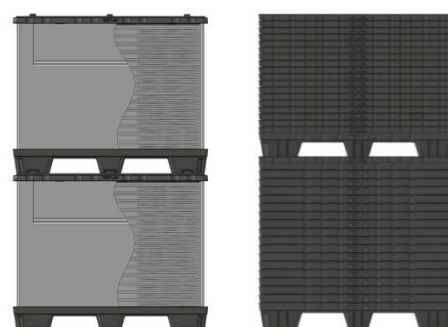

Folding sleeve

- Material: Polypropylen-Trilaminat
- Material thickness: 10 mm
- Grammage: 3000 g/m²
- Weight: 11,5 kg
- Features: Z-Fold for volume saving
  8 holes for locking bars
  Loading flap (velcro and fleece)

- Options: Printed labels
  Additional loading flap
  Document pockets

Advantages

- Maximum volume reduction
- Easy handling due to low weight
- Protection against moisture and dirt
- UV-resistant and weatherproof
- Long durability and service life
- Versatile equipment possibilities

Volume reduction

For space-saving return transportation the sleeves will be folded and stored in fully assembled boxes. Pallets and lids are nested and stacked separately.

- Return Rate [Standard]: 1:6
- Space-savings: 83%

- Return Rate [Jumbo]: 1:5,6
- Space-savings: 82%

Stacking example of folded boxes

	Storage spaces	Set-up boxes [full]	Folded boxes [empty]
Standard Truck [Height: 2400 mm]	30	60	360
Jumbo Truck [Height: 3000 mm]	30	90	504