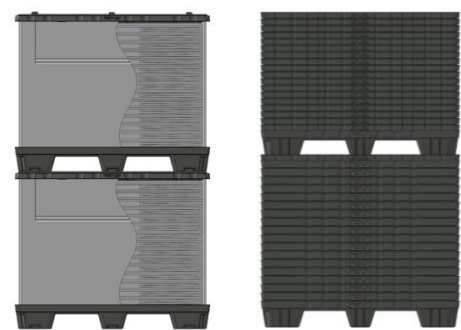

Folding sleeve

- Material: Polypropylen-Trilaminat
- Material thickness: 10 mm
- Grammage: 3000 g/m²
- Weight: 14 kg
- Features: M-Fold for volume saving
  8 holes for locking bars
  Loading flap (velcro and fleece)

- Options: Printed labels
  Additional loading flap
  Document pockets

Advantages

- Maximum volume reduction
- Easy handling due to low weight
- Protection against moisture and dirt
- UV-resistant and weatherproof
- Long durability and service life
- Versatile equipment possibilities

Volume reduction

For space-saving return transportation the sleeves will be folded and stored in fully assembled boxes. Pallets and lids are nested and stacked separately.

- Return Rate [Standard]: 1:6,5
- Space-savings: 84%

- Return Rate [Jumbo]: 1:6
- Space-savings: 83%

Stacking example of folded boxes

	Storage spaces	Set-up boxes [full]	Folded boxes [empty]
Standard Truck [Height: 2400 mm]	18	36	234
Jumbo Truck [Height: 3000 mm]	18	54	324