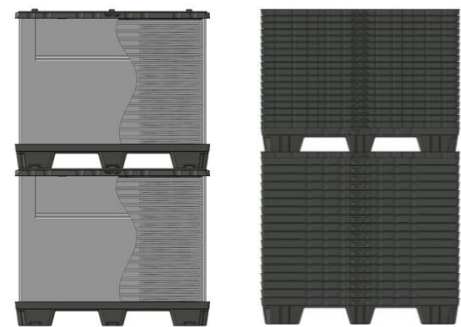

Folding sleeve

- Material: Polypropylen-Trilaminat
- Material thickness: 10 mm
- Grammage: 3000 g/m²
- Weight: 15,5 kg
- Features: M-Fold for volume saving
  8 holes for locking bars
  Loading flap (velcro and fleece)

- Options: Printed labels
  Additional loading flap
  Document pockets

Advantages

- Maximum volume reduction
- Easy handling due to low weight
- Protection against moisture and dirt
- UV-resistant and weatherproof
- Long durability and service life
- Versatile equipment possibilities

Volume reduction

For space-saving return transportation the sleeves will be folded and stored in fully assembled boxes. Pallets and lids are nested and stacked separately.

- Return Rate [Standard]: 1:6,1
- Space-savings: 83%

- Return Rate [Jumbo]: 1:5,1
- Space-savings: 80%

Stacking example of folded boxes

	Storage spaces	Set-up boxes [full]	Folded boxes [empty]
Standard Truck [Height: 2400 mm]	14	28	172
Jumbo Truck [Height: 3000 mm]	14	42	216