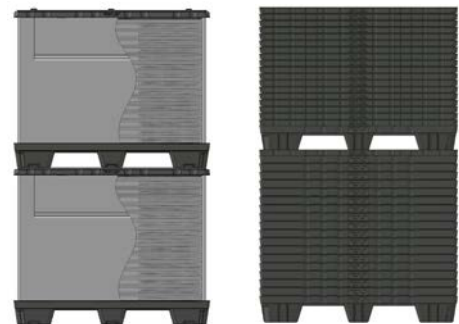

Folding sleeve

- Material: Polypropylene-Trilaminate
- Material thickness: 10 mm
- Grammage: 3000 g/m²
- Weight: 15,5 kg
- Features: M-Fold for volume saving
  8 holes for locking bars
  1 loading flap (velcro and fleece)
  Sealed edges (top side)

- Options: Printed labels, additional loading flap, document pockets

Advantages

- Maximum volume reduction
- Easy handling due to low weight
- Protection against moisture and dirt
- UV-resistant and weatherproof
- Long durability and service life
- Versatile equipment possibilities

Volume reduction

For space-saving return transportation the sleeves will be folded and stored in fully assembled boxes. Pallets and lids are nested and stacked separately.

- Return Rate [Standard]: 1:6,1
- Space-savings: 83%

- Return Rate [Jumbo]: 1:5,1
- Space-savings: 80%

Stacking example of folded boxes

	Storage spaces	Set-up boxes [full]	Folded boxes [empty]
Standard Truck [Height: 2400 mm]	14	28	172
Jumbo Truck [Height: 3000 mm]	14	42	216