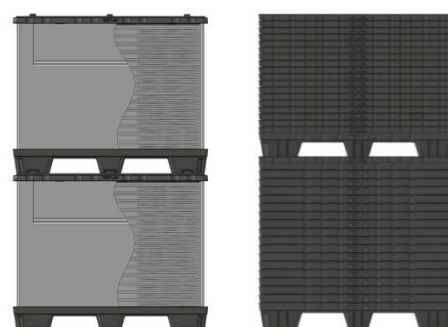

- Ext. dimensions (L x W x H): 800 x 600 x 750 mm
- Int. dimensions (L x W x H): 730 x 530 x 556 mm
  
- Tare weight: 11,5 kg
- Max. load capacity: 250 kg
- Max. stacking load: 500 kg
  
- Usable volume: 0,22 m<sup>3</sup> / 215 l

## Folding sleeve

- Material: Polypropylen-Trilaminat
- Material thickness: 10 mm
- Grammage: 3000 g/m<sup>2</sup>
- Weight: 5 kg
- Features: Z-Fold for volume saving  
4 holes for locking bars  
Loading flap (velcro and fleece)
  
- Options: Printed labels  
Additional loading flap  
Document pockets

## Volume reduction

For space-saving return transportation the sleeves will be folded and stored in fully assembled boxes. Pallets and lids are nested and stacked separately.

- Return Rate [Standard]: 1:4,4
- Space-savings: 77%
  
- Return Rate [Jumbo]: 1:4,4
- Space-savings: 77%