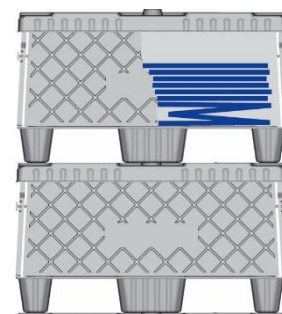

	Full container	Empty container
▪ Ext. dimensions (L x W x H):	1140 x 1140 x 990 mm	1140 x 1140 x 550 mm
▪ Int. dimensions (L x W x H):	1065 x 1065 x 765 mm	
▪ Stacking height:		530 mm
▪ Usable height:		325 mm
▪ Tare weight:	38,5 kg	
▪ Max. load capacity:	350 kg	
▪ Max. stacking load:	500 kg	
▪ Usable volume:	0,8 m ³ / 867 l	

Lid

- Material: HDPE black (Twin-Sheet)
- Weight: 7,5 kg
- Features: 4 locking bars for fastening the sleeve
2 recessed handles for easy removing

Foldable sleeve

- Material: Polypropylen-Trilaminat
- Material thickness: 10 mm
- Grammage: 3000 g/m²
- Weight: 11 kg
- Features: Z-Fold for volume saving
8 holes for locking bars
Tailboard with velcro fastener

- Options: Individual printing
Additional tailboard
Label holder

Advantages

- Low tare weight & high breaking strength
- One single packaging unit
- Easy handling
- 100% recyclable
- Space-saving return transportation

Volume reduction

For return transportation it is possible to transport pallet, sleeve, compartments, interlayers and lid as one complete packaging unit.

- Return Rate [Standard]: 1:2 [50%]
- Return Rate [Jumbo]: 1:1,6 [40%]
- Return Rate [See]: 1:3 [66%]