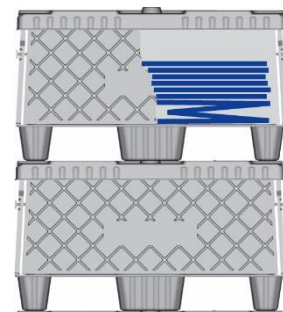

Foldable sleeve

- Material: Polypropylen-Trilaminat
- Material thickness: 10 mm
- Grammage: 3000 g/m²
- Weight: 11,5 kg
- Features: Z-Fold for volume saving
  8 holes for locking bars
  Tailboard with velcro fastener

- Options: Individual printing
  Additional tailboard
  Label holder

Advantages

- Low tare weight & high breaking strength
- One single packaging unit
- Easy handling
- 100% recyclable
- Space-saving return transportation

Volume reduction

For return transportation it is possible to transport pallet, sleeve, compartments, interlayers and lid as one complete packaging unit.

- Return Rate [Standard]: 1:2
- Space-savings: 50%

- Return Rate [Jumbo]: 1:1,6
- Space-savings: 40%

Stacking example of folded boxes

	Storage spaces	Set-up boxes [full]	Folded boxes [empty]
Standard Truck [Height: 2400 mm]	26	52	104*
Jumbo Truck [Height: 3000 mm]	26	78	130*

* calculated with system height = 640 mm