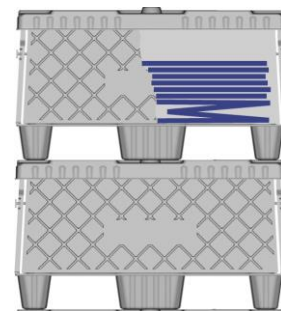

Foldable sleeve

- Material: Polypropylen-Trilaminat
- Material thickness: 10 mm
- Grammage: 3000 g/m²
- Weight: 10,5 kg
- Features: Z-Fold for volume saving
  8 holes for locking bars
  Tailboard with velcro fastener

- Options: Individual printing
  Additional tailboard
  Label holder

Advantages

- Low tare weight & high breaking strength
- One single packaging unit
- Easy handling
- 100% recyclable
- Space-saving return transportation

Transport & Logistics

For return transportation it is possible to transport pallet, sleeve, compartments, interlayers and lid as one complete packaging unit.

- Return Rate [Standard]: 1:3,5
- Space-savings: 71%

- Return Rate [Jumbo]: 1:3,0
- Space-savings: 66%

Stacking example of folded boxes

	Storage spaces	Set-up Boxes [full]	Folded boxes [empty]
Standard Truck [Height: 2400 mm]	33	66	165
Jumbo Truck [Height: 3000 mm]	33	99	198