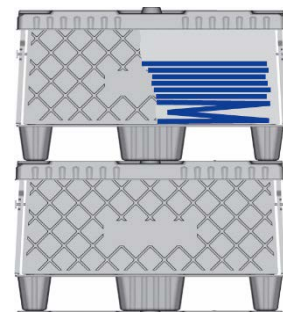

Foldable sleeve

- Material: Polypropylen-Trilaminat
- Material thickness: 10 mm
- Grammage: 3000 g/m²
- Weight: 29 kg
- Features: Z-Fold for volume saving
  8 holes for locking bars
  Tailboard with velcro fastener

- Options: Individual printing
  Additional tailboard
  Label holder

Advantages

- Low tare weight & high breaking strength
- One single packaging unit
- Easy handling
- 100% recyclable
- Space-saving return transportation

Volume reduction

For return transportation it is possible to transport pallet, sleeve, compartments, interlayers and lid as one complete packaging unit.

- Return Rate [Standard]: 1:2
- Space-savings: 50%

- Return Rate [Jumbo]: 1:1,6
- Space-savings: 40%

Stacking example of folded boxes

	Storage spaces	Set-up boxes [full]	Folded boxes [empty]
Standard Truck [Height: 2400 mm]	18	36	72
Jumbo Truck [Height: 3000 mm]	18	54	90