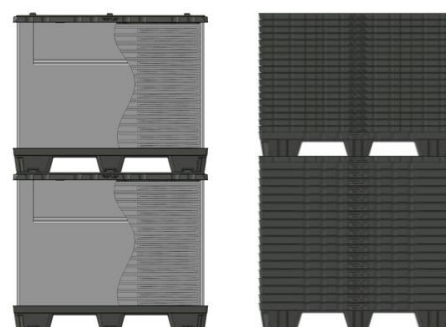

- Ext. dimensions (L x W x H): 1200 x 1000 x 800 mm
- Int. dimensions (L x W x H): 1120 x 920 x 585 mm
  
- Tare weight: 29,5 kg
- Max. load capacity: 500 kg
- Max. stacking load: 750 kg
  
- Usable volume: 0,7 m<sup>3</sup> / 730 l

### Pallet

- Material: HDPE black (Twin-Sheet)
- Weight: 10,5 kg
- Features: 4 locking bars for fastening the sleeve
  
- Options:
  - Pallet with skids
  - Pallet with steel reinforcements for use in high-rack storage
  - Pallet with insert panel

## Foldable sleeve

- Material: HDPE black (Twin-Sheet)
- Weight: 12 kg
- Features: M-Fold for volume saving  
8 holes for locking bars  
Tailboard with velcro fastener
  
- Options: Customized embossment  
Additional tailboard  
Label holder

## Volume reduction

For space-saving return transportation the sleeves will be folded and stored in fully assembled boxes. Pallets and lids are nested and stacked separately.

- Return Rate [Standard]: 1:4,6
- Space-savings: 78%
  
- Return Rate [Jumbo]: 1:4,3
- Space-savings: 77%