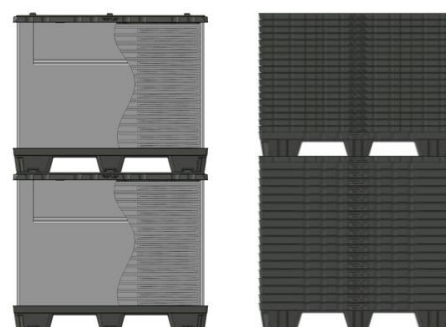

### Pallet

- Material: HDPE black (Twin-Sheet)
- Weight: 8,5 kg
- Features: 4 locking bars for fastening the sleeve
  
- Options: Pallet with skids  
Pallet with steel reinforcements for use in high-rack storage  
Pallet with insert panel

### Lid

- Material: HDPE black (Twin-Sheet)
- Weight: 5,5 kg
- Features: 4 locking bars for fastening the sleeve  
2 recessed handles for easy removing

## Foldable sleeve

- Material: HDPE black (Twin-Sheet)
- Weight: 17 kg
- Features: Z-Fold for volume saving  
8 holes for locking bars  
Tailboard with velcro fastener
  
- Options: Customized embossment  
Additional tailboard  
Label holder

## Volume reduction

For space-saving return transportation the sleeves will be folded and stored in fully assembled boxes. Pallets and lids are nested and stacked separately.

- Return Rate [Standard]: 1:3,6
- Space-savings: 73%
  
- Return Rate [Jumbo]: 1:3,5
- Space-savings: 71%