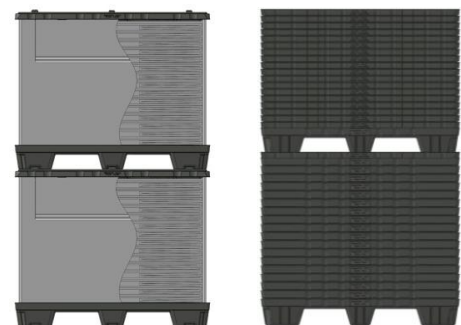

Foldable sleeve

- Material: Polypropylen-Trilaminat
- Material thickness: 10 mm
- Grammage: 3000 g/m²
- Weight: 10 kg
- Features: M-Fold for volume saving
  8 holes for locking bars
  Loading flap (velcro and fleece)

- Options: Printed labels
  Additional loading flap
  Document pockets

Advantages

- Storable in high-rack warehouses
- Easy handling
- Protection against moisture and dirt
- UV-resistant and weatherproof
- 100% recyclable

Volume reduction

For space-saving return transportation the sleeves will be folded and stored in fully assembled boxes. Pallets and lids are nested and stacked separately.

- Return Rate [Standard]: 1:4,2
- Space-savings: 76%

- Return Rate [Jumbo]: 1:3,5
- Space-savings: 71%

Stacking example of folded boxes

	Storage spaces	Set-up boxes [full]	Folded boxes [empty]
Standard Truck [Height: 2400 mm]	26	52	223
Jumbo Truck [Height: 3000 mm]	26	78	278