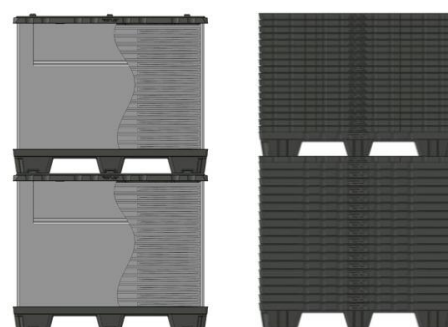

Pallet

- Material: HDPE black (Twin-Sheet)
- Weight: 9 kg
- Features: 4 locking bars for fastening the sleeve
Closed pallet deck
Integrated steel frame for high loadability
Screwed-on injection-molded feet

Lid

- Material: HDPE black (Twin-Sheet)
- Weight: 5 kg
- Features: 4 locking bars for fastening the sleeve

Foldable sleeve

- Material: Polypropylen-Trilaminat
- Material thickness: 10 mm
- Grammage: 3000 g/m²
- Weight: 6 kg
- Features: Z-Fold for volume saving
8 holes for locking bars
Loading flap (velcro and fleece)

Volume reduction

For space-saving return transportation the sleeves will be folded and stored in fully assembled boxes. Pallets and lids are nested and stacked separately.

- Return Rate [Standard]: 1:3
- Space-savings: 66%

- Return Rate [Jumbo]: 1:2,9
- Space-savings: 65%

Stacking example of folded boxes

	Storage spaces	Set-up boxes [full]	Folded boxes [empty]
Standard Truck [Height: 2400 mm]	54	162	486
Jumbo Truck [Height: 3000 mm]	54	216	612