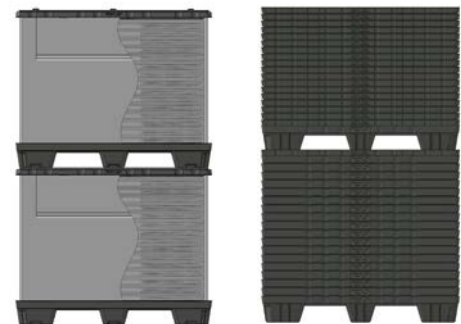

### Lid

- Material: HDPE black (Twin-Sheet)
- Weight: 5 kg
- Features: 4 locking bars for fastening the sleeve

## Foldable sleeve

- Material: Polypropylen-Trilaminat
- Material thickness: 10 mm
- Grammage: 3000 g/m<sup>2</sup>
- Weight: 6 kg
- Features: Z-Fold for volume saving  
8 holes for locking bars  
Loading flap (velcro and fleece)
  
- Options: Printed labels  
Additional loading flap  
Document pockets

## Volume reduction

For space-saving return transportation the sleeves will be folded and stored in fully assembled boxes. Pallets and lids are nested and stacked separately.

- Return Rate [Standard]: 1:3,2
- Space-savings: 68%
  
- Return Rate [Jumbo]: 1:3,1
- Space-savings: 67%