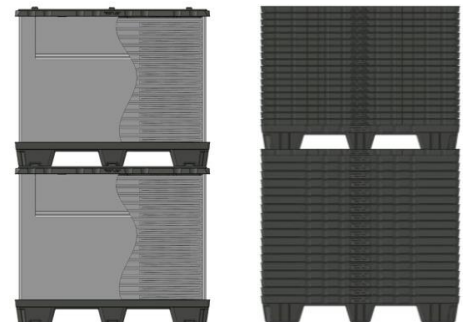

Foldable sleeve

- Material: Polypropylen-Trilaminat
- Material thickness: 10 mm
- Grammage: 3000 g/m²
- Weight: 11,5 kg
- Features: M-Fold for volume saving
  8 holes for locking bars
  Loading flap (velcro and fleece)

- Options: Printed labels
  Additional loading flap
  Document pockets

Advantages

- Storable in high-rack warehouses
- Easy handling
- Protection against moisture and dirt
- UV-resistant and weatherproof
- 100% recyclable

Volume reduction

For space-saving return transportation the sleeves will be folded and stored in fully assembled boxes. Pallets and lids are nested and stacked separately.

- Return Rate [Standard]: 1:4
- Space-savings: 75%

- Return Rate [Jumbo]: 1:3,6
- Space-savings: 72%

Stacking example of folded boxes

	Storage spaces	Set-up boxes [full]	Folded boxes [empty]
Standard Truck [Height: 2400 mm]	26	52	212
Jumbo Truck [Height: 3000 mm]	26	78	287