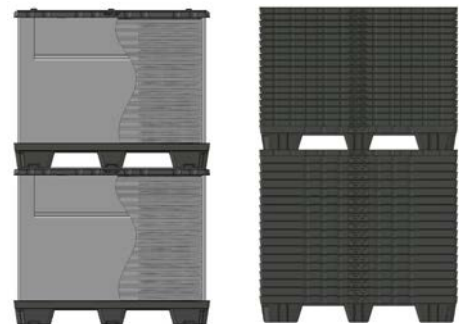

Foldable sleeve

- Material: Polypropylen-Trilaminat
- Material thickness: 10 mm
- Grammage: 3000 g/m²
- Weight: 11,5 kg
- Features: M-Fold for volume saving
  8 holes for locking bars
  Loading flap (velcro and fleece)

- Options: Printed labels
  Additional loading flap
  Document pockets

Advantages

- Storable in high-rack warehouses
- Easy handling
- Protection against moisture and dirt
- UV-resistant and weatherproof
- 100% recyclable

Volume reduction

For space-saving return transportation the sleeves will be folded and stored in fully assembled boxes. Pallets and lids are nested and stacked separately.

- Return Rate [Standard]: 1:4,2
- Space-savings: 76%

- Return Rate [Jumbo]: 1:3,8
- Space-savings: 74%

Stacking example of folded boxes

	Storage spaces	Set-up boxes [full]	Folded boxes [empty]
Standard Truck [Height: 2400 mm]	18	36	153
Jumbo Truck [Height: 3000 mm]	18	54	208