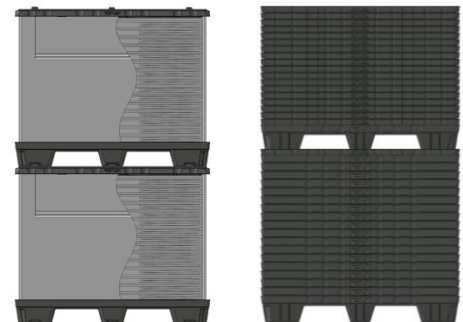

Foldable sleeve

- Material: Polypropylen-Trilaminat
- Material thickness: 10 mm
- Grammage: 3000 g/m²
- Weight: 13 kg
- Features: M-Fold for volume saving
  8 holes for locking bars
  Loading flap (velcro and fleece)

- Options: Printed labels
  Additional loading flap
  Document pockets

Advantages

- Storable in high-rack warehouses
- Easy handling
- Protection against moisture and dirt
- UV-resistant and weatherproof
- 100% recyclable

Volume reduction

For space-saving return transportation the sleeves will be folded and stored in fully assembled boxes. Pallets and lids are nested and stacked separately.

- Return Rate [Standard]: 1:4,2
- Space-savings: 76%

- Return Rate [Jumbo]: 1:3,8
- Space-savings: 74%

Stacking example of folded boxes

	Storage spaces	Set-up boxes [full]	Folded boxes [empty]
Standard Truck [Height: 2400 mm]	18	36	153
Jumbo Truck [Height: 3000 mm]	18	54	208