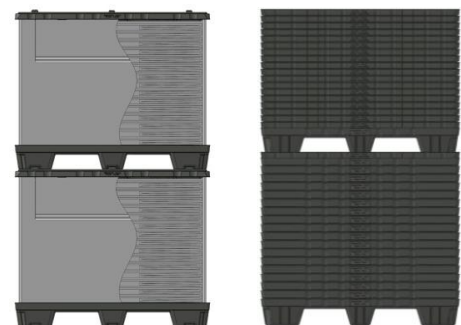

Foldable sleeve

- Material: Polypropylen-Trilaminat
- Material thickness: 10 mm
- Grammage: 3000 g/m²
- Weight: 12,5 kg
- Features: M-Fold for volume saving
  8 holes for locking bars
  Loading flap (velcro and fleece)

- Options: Printed labels
  Additional loading flap
  Document pockets

Advantages

- Storable in high-rack warehouses
- Easy handling
- Protection against moisture and dirt
- UV-resistant and weatherproof
- 100% recyclable

Volume reduction

For space-saving return transportation the sleeves will be folded and stored in fully assembled boxes. Pallets and lids are nested and stacked separately.

- Return Rate [Standard]: 1:2,9
- Space-savings: 66%

- Return Rate [Jumbo]: 1:3,7
- Space-savings: 73%

Stacking example of folded boxes

	Storage spaces	Set-up boxes [full]	Folded boxes [empty]
Standard Truck [Height: 2400 mm]	19	57	168
Jumbo Truck [Height: 3000 mm]	19	57	210