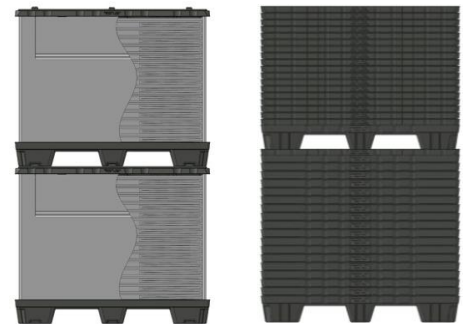

### Pallet

- Material: HDPE black (Twin-Sheet)
- Weight: 25 kg
- Features: 4 locking bars for fastening the sleeve  
Closed pallet deck  
Integrated steel frame for high loadability  
Screwed-on injection-molded feet

### Lid

- Material: HDPE black (Twin-Sheet)
- Weight: 12 kg
- Features: 4 locking bars for fastening the sleeve

## Foldable sleeve

- Material: Polypropylen-Trilaminat
- Material thickness: 10 mm
- Grammage: 3000 g/m<sup>2</sup>
- Weight: 12,5 kg
- Features: M-Fold for volume saving  
8 holes for locking bars  
Loading flap (velcro and fleece)
  
- Options: Printed labels  
Additional loading flap  
Document pockets

## Volume reduction

For space-saving return transportation the sleeves will be folded and stored in fully assembled boxes. Pallets and lids are nested and stacked separately.

- Return Rate [Standard]: 1:2,9
- Space-savings: 66%
  
- Return Rate [Jumbo]: 1:3,7
- Space-savings: 73%