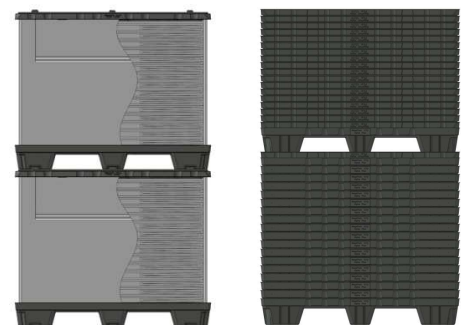

Foldable sleeve

- Material: Polypropylene-Trilaminate
- Material thickness: 10 mm
- Grammage: 3000 g/m²
- Weight: 11 kg
- Features: M-Fold for volume saving
  8 holes for locking bars
  1 loading flap (velcro and fleece)

- Options: Printed labels
  Additional loading flap
  Document pockets

Advantages

- Volume-reduced return of empty containers
- Easy handling due to low weight
- Suited for fork lifts
- UV-resistant and weatherproof
- Stacking without slippage

Volume reduction

For space-saving return transportation the sleeves will be folded and stored in fully assembled boxes. Pallets and lids are nested and stacked separately.

- Return Rate [Standard]: 1:2,9
- Space-savings: 66%

- Return Rate [Jumbo]: 1:3,7
- Space-savings: 73%

Stacking example of folded boxes

	Storage spaces	Set-up boxes [full]	Folded boxes [empty]
Standard Truck [Height: 2400 mm]	19	57	168
Jumbo Truck [Height: 3000 mm]	19	57	210