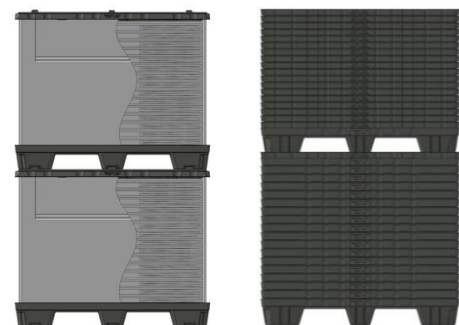

Foldable sleeve

- Material: Polypropylen-Trilaminat
- Material thickness: 10 mm
- Grammage: 3000 g/m²
- Weight: 21,5 kg
- Features: M-Fold for volume saving
  16 holes for locking bars
  Loading flap (velcro and fleece)

- Options: Printed labels
  Additional loading flap
  Document pockets

Advantages

- Volume-reduced return of empty containers
- Easy handling due to low weight
- Suited for fork lifts
- UV-resistant and weatherproof
- Stacking without slippage

Volume reduction

For space-saving return transportation the sleeves will be folded and stored in fully assembled boxes. Pallets and lids are nested and stacked separately.

- Return Rate [Standard]: 1:4
- Space-savings: 75%

- Return Rate [Jumbo]: 1:5
- Space-savings: 80%

Stacking example of folded boxes

	Storage spaces	Set-up boxes [full]	Folded boxes [empty]
Standard Truck [Height: 2400 mm]	9	18	72
Jumbo Truck [Height: 3000 mm]	9	18	90